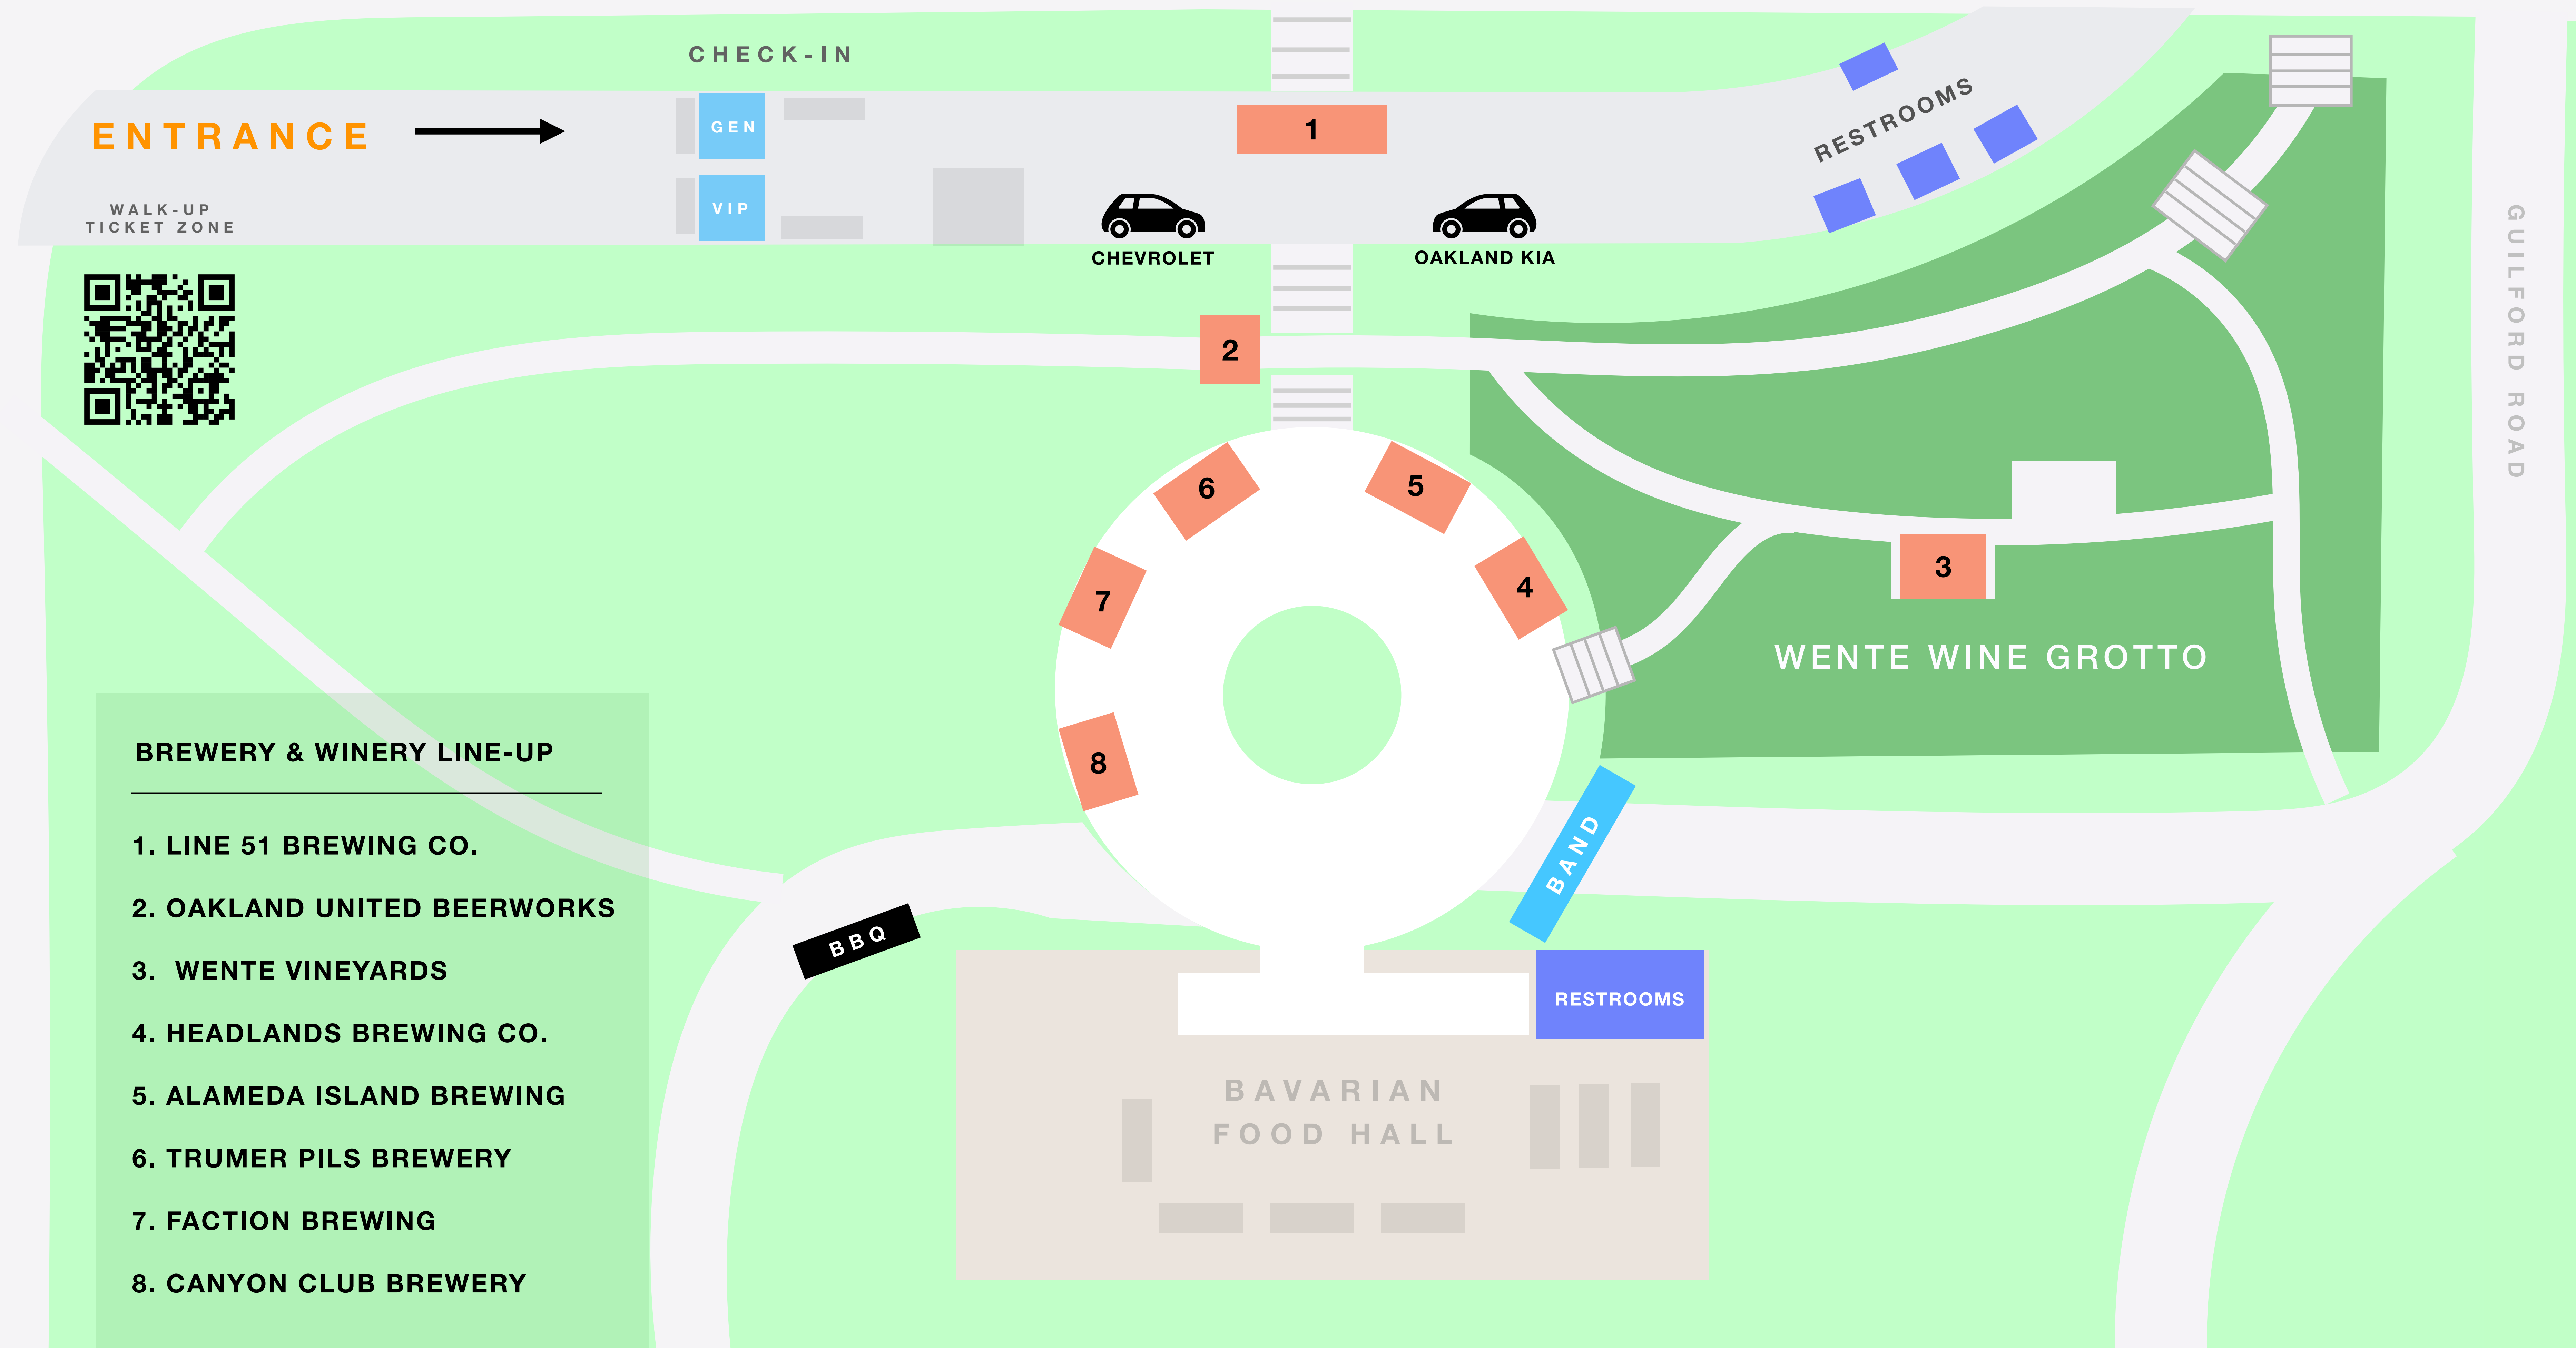

2023 EVENT MAP

PIEDMONT COMMUNITY CENTER - 711 HIGHLAND AVENUE

OCT 22ND - 12-5PM

ENTRANCE →

CHECK-IN

GEN

VIP

WALK-UP
TICKET ZONE

CHEVROLET

OAKLAND KIA

RESTROOMS

GUILFORD ROAD

HIGHLAND AVENUE

BREWERY & WINERY LINE-UP

1. LINE 51 BREWING CO.
2. OAKLAND UNITED BEERWORKS
3. WENTE VINEYARDS
4. HEADLANDS BREWING CO.
5. ALAMEDA ISLAND BREWING
6. TRUMER PILS BREWERY
7. FACTION BREWING
8. CANYON CLUB BREWERY

BBQ

BAND

RESTROOMS

BAVARIAN
FOOD HALL

WENTE WINE GROTTTO