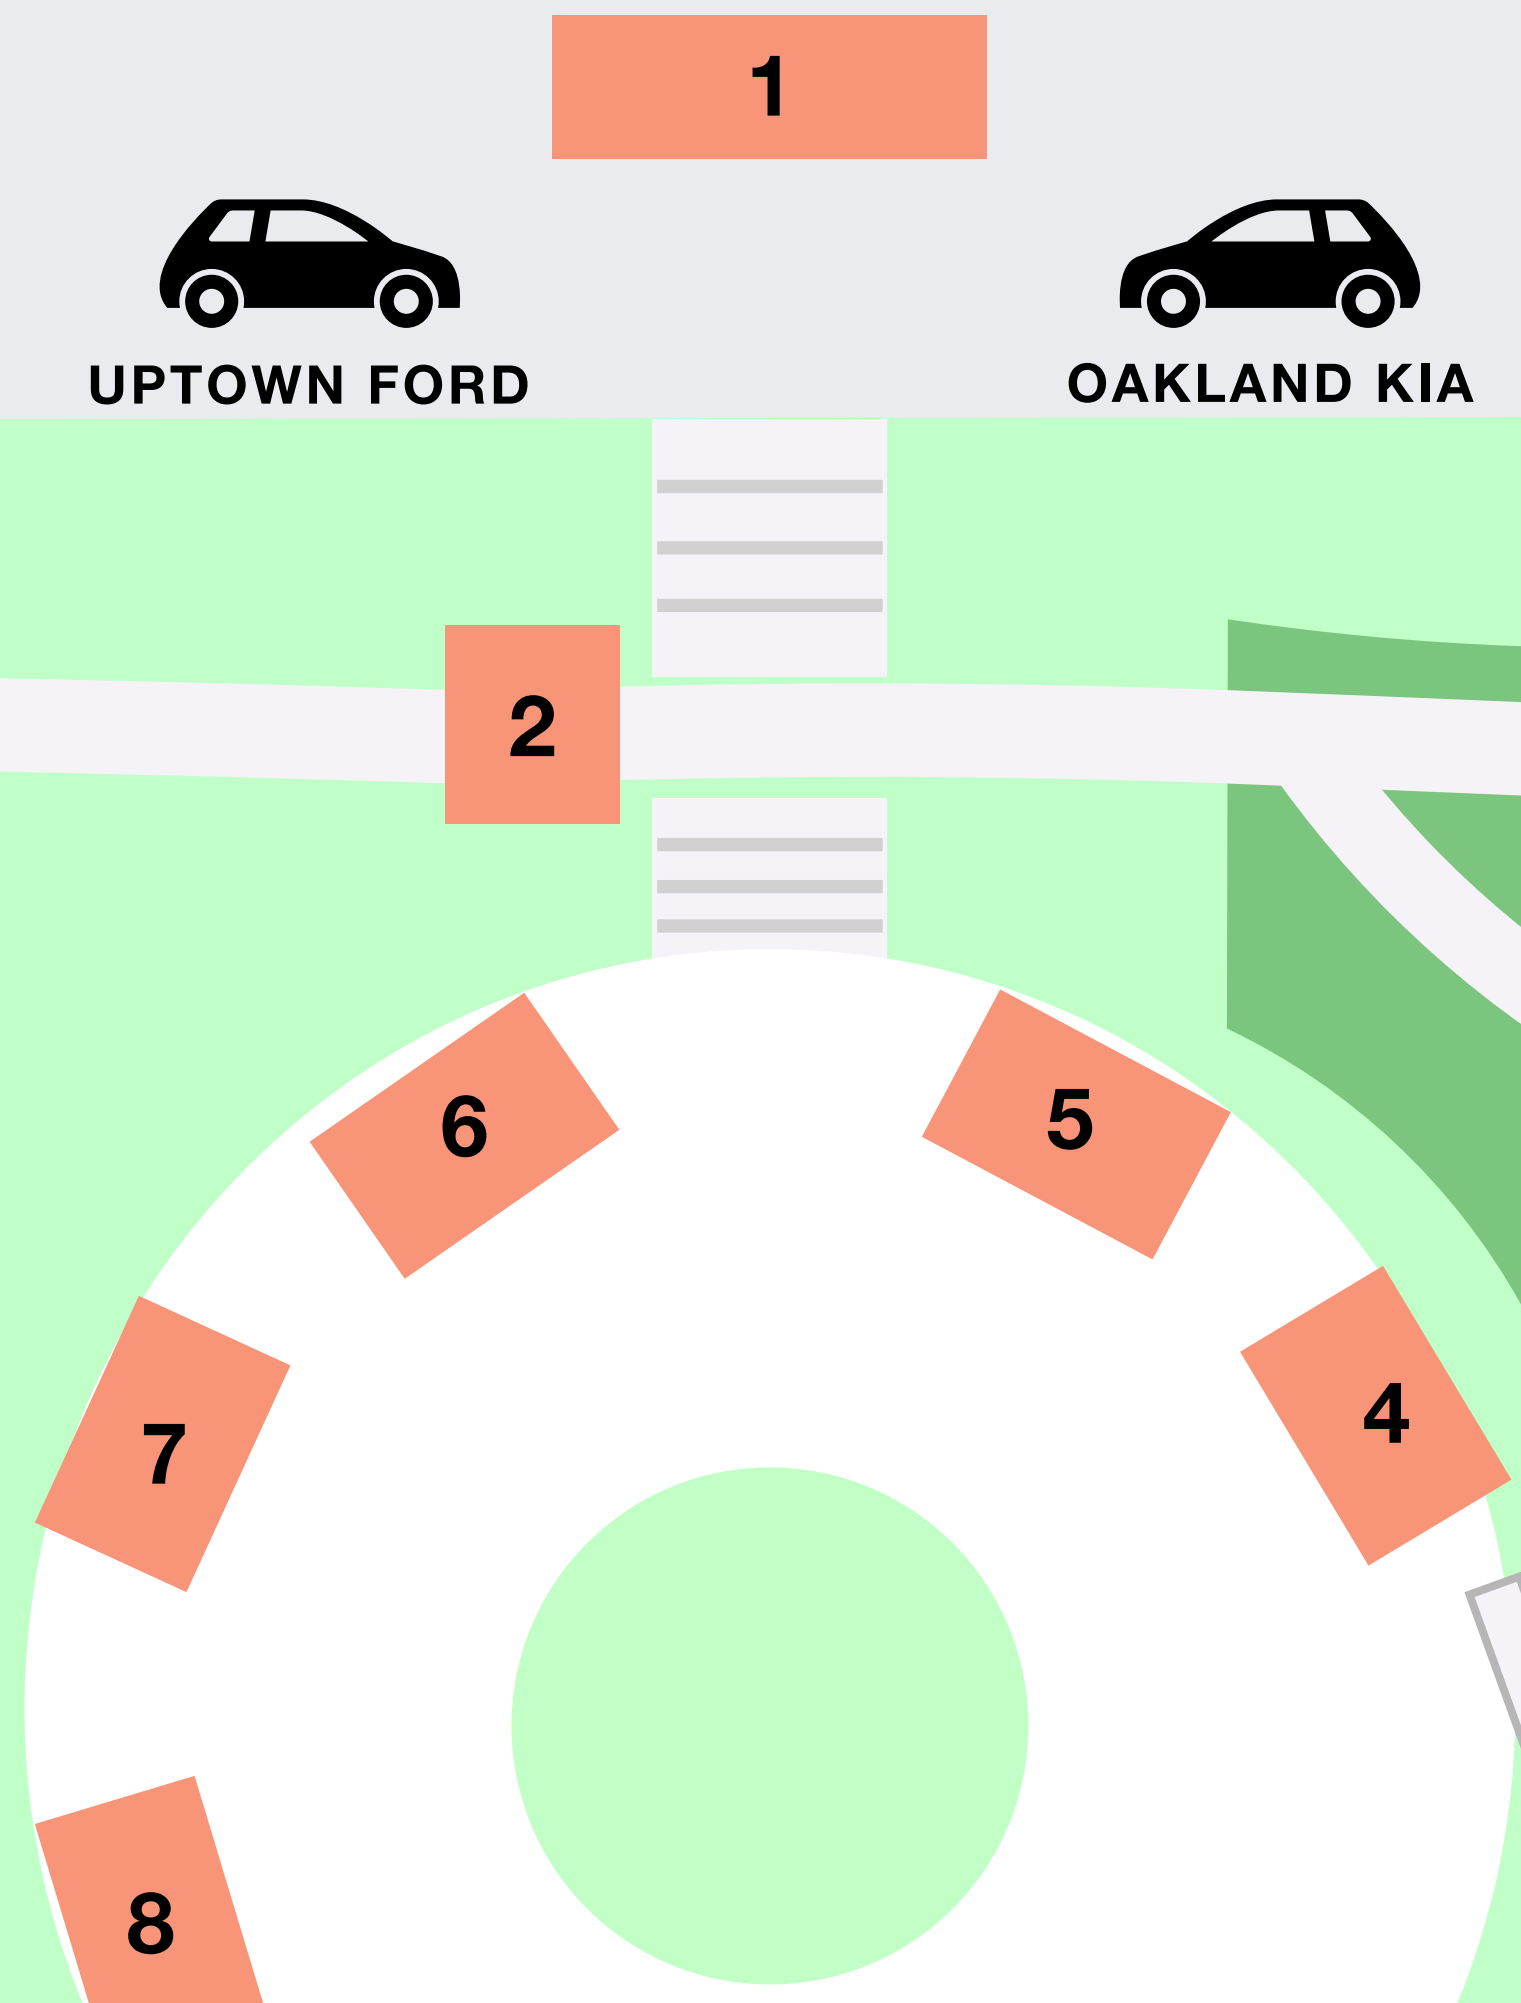

BAND

BBQ

RESTROOMS

BAVARIAN
FOOD HALL

BREWERY & WINERY LINE-UP

1. LINE 51 BREWING CO.
2. OAKLAND UNITED BEERWORKS
3. WENTE VINEYARDS
4. HEADLANDS BREWING CO.
5. ALAMEDA ISLAND BREWING
6. TRUMER PILS BREWERY
7. FACTION BREWING
8. CANYON CLUB BREWERY

HIGHLAND AVENUE