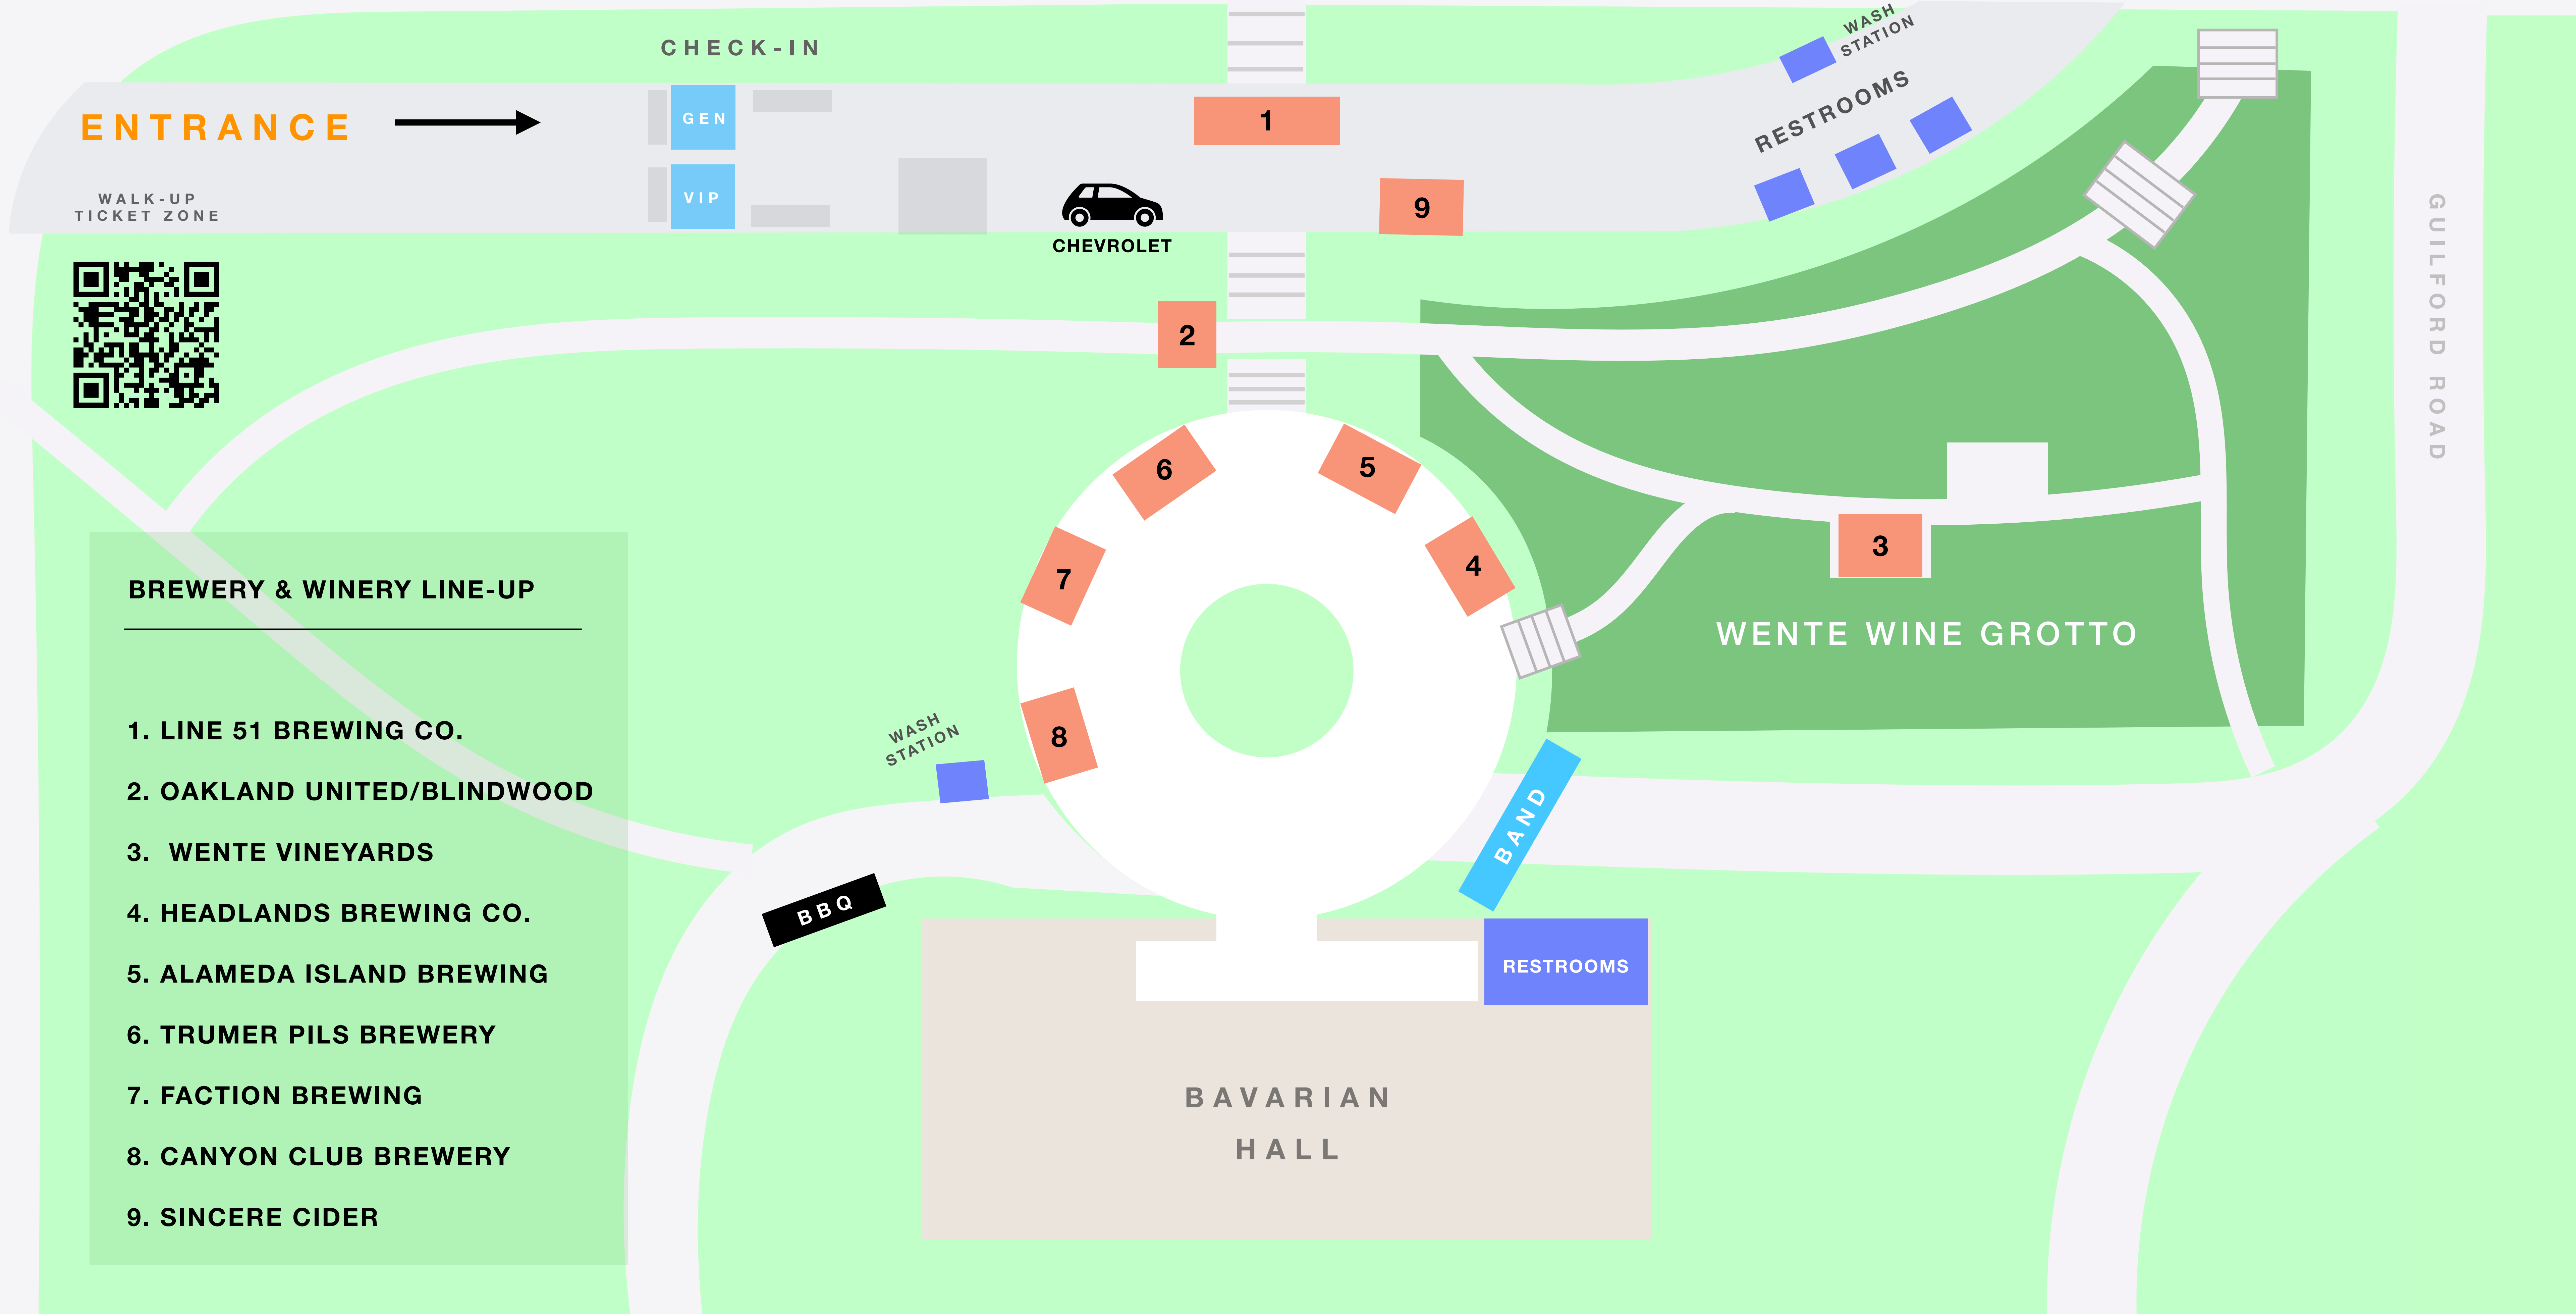

2023 EVENT MAP

PIEDMONT COMMUNITY CENTER - 711 HIGHLAND AVENUE

OCT 22ND - 12-5PM

ENTRANCE →

CHECK-IN

GEN

VIP

1

3

WENTE WINE GROTTTO

WASH STATION

BAND

BBQ

RESTROOMS

BAVARIAN HALL

GUILFORD ROAD

BREWERY & WINERY LINE-UP

1. LINE 51 BREWING CO.
2. OAKLAND UNITED/BLINDWOOD
3. WENTE VINEYARDS
4. HEADLANDS BREWING CO.
5. ALAMEDA ISLAND BREWING
6. TRUMER PILS BREWERY
7. FACTION BREWING
8. CANYON CLUB BREWERY
9. SINCERE CIDER

BBQ

RESTROOMS

BAVARIAN
FOOD HALL

BREWERY & WINERY LINE-UP

1. LINE 51 BREWING CO.
2. OAKLAND UNITED BEERWORKS
3. WENTE VINEYARDS
4. HEADLANDS BREWING CO.
5. ALAMEDA ISLAND BREWING
6. TRUMER PILS BREWERY
7. FACTION BREWING
8. CANYON CLUB BREWERY